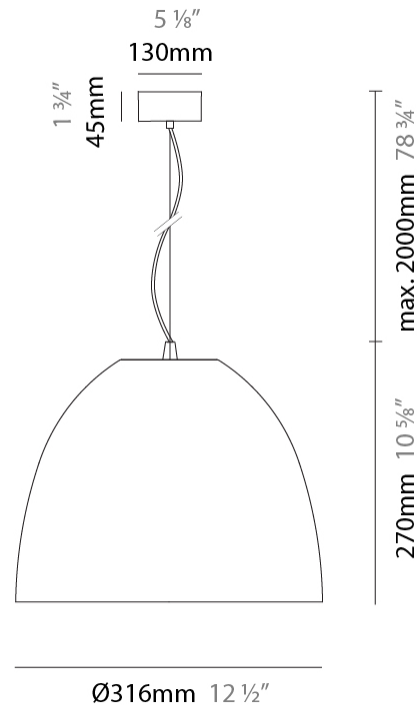

PROJECT
TYPE
SPECIFIER
QUANTITY
DATE

AURORA XS FOOD SUSPENSION

A1010046

base number Finish
Options

1. To build a product code in our configurator select the specify button on the base model # product page
2. To build a manual product code on this datasheet choose from the options listed below in blue font and add the suffix to the base model #

GENERAL

Series: Aurora Food
Subseries: Aurora XS Food
Partner: Side
Division: Architectural
Installation: Suspension
Product Type: Pendant
Mounting Location: Ceiling
Light Distribution: Direct

PHYSICAL

Shape: Dome
Diameter (mm): 316
Diameter (in): 12 ½
Height (mm): 270
Height (in): 10 ⅝
Max. Overall Height (mm): 2270
Max. Overall Height (in): 89 ¾
Weight (kg): 3.1
Weight (lbs): 6.8
Fixture Finish: [RWH](#) / [BLK](#) / [GRY](#)
Fixture Material: Aluminum
Cable Details: 2000mm / 78 ¾" Cable

ELECTRICAL

Lamp Type: LED
Input Wattage (W): 41
Dimming: Non-Dimmable
Driver Included: Yes
Driver Location: Integrated
Driver Type: Constant Current - Universal
Driver Class: Class 2
Input Voltage (V): 120
Constant Current (MA): 1050mA

LED

Color Temperature (°K): 4000
Max. Delivered Lumen (lm): 4484
CRI: >90 CRI
Lamp Life (hrs): 50000

OPTICAL

Beam Angle: Symmetrical Diffusing 30,60

RATINGS AND CERTIFICATIONS

Certified By: Certified for North American Standards
IP rating: IP20