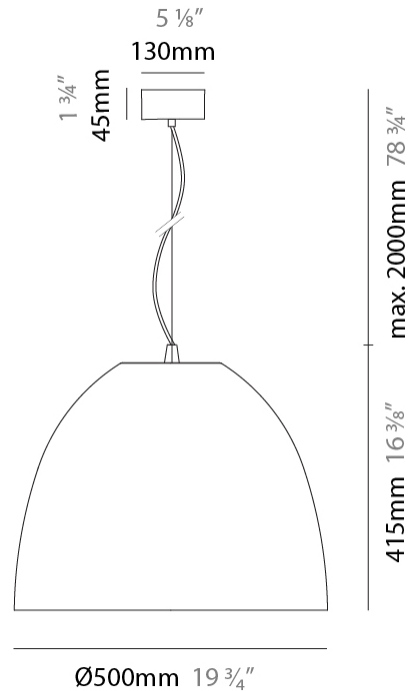

PROJECT	_____
TYPE	_____
SPECIFIER	_____
QUANTITY	_____
DATE	_____

AURORA XL FOOD SUSPENSION

A1010053-

base number Finish
Options

1. To build a product code in our configurator select the specify button on the base model # product page
2. To build a manual product code on this datasheet choose from the options listed below in blue font and add the suffix to the base model #

GENERAL

Series: Aurora Food
Subseries: Aurora XL Food
Partner: Side
Division: Architectural
Installation: Suspension
Product Type: Pendant
Mounting Location: Ceiling
Light Distribution: Direct

PHYSICAL

Shape: Dome
Diameter (mm): 500
Diameter (in): 19 3/4
Height (mm): 415
Height (in): 16 3/8
Max. Overall Height (mm): 2415
Max. Overall Height (in): 95 1/16
Weight (kg): 8
Weight (lbs): 17.6
Fixture Finish: [RWH](#) / [BLK](#) / [GRY](#)
Fixture Material: Aluminum
Cable Details: 2000mm / 78 3/4" Cable

ELECTRICAL

Lamp Type: LED
Input Wattage (W): 47
Dimming: Non-Dimmable
Driver Included: Yes
Driver Location: Integrated
Driver Type: Constant Current - Universal
Driver Class: Class 2
Input Voltage (V): 120
Constant Current (MA): 1200mA

LED

Color Temperature (°K): 3000
Max. Delivered Lumen (lm): 4528
CRI: >90 CRI
Lamp Life (hrs): 50000

OPTICAL

Beam Angle: Symmetrical 90

RATINGS AND CERTIFICATIONS

Certified By: Certified for North American Standards
IP rating: IP20