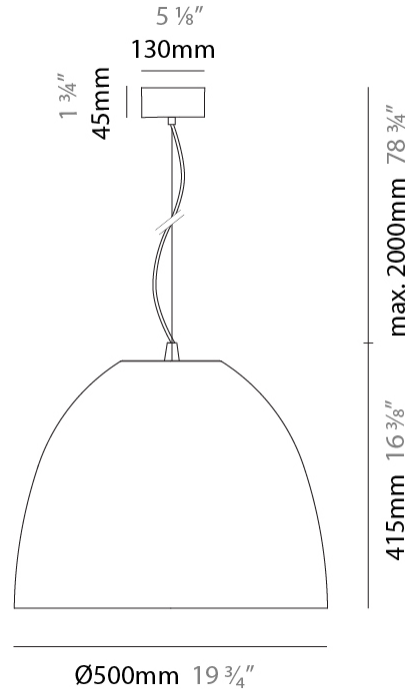

PROJECT
TYPE
SPECIFIER
QUANTITY
DATE

AURORA XL FOOD SUSPENSION

A1010051-

base number Finish
Options

1. To build a product code in our configurator select the specify button on the base model # product page
2. To build a manual product code on this datasheet choose from the options listed below in blue font and add the suffix to the base model #

GENERAL

Series: Aurora Food
Subseries: Aurora XL Food
Partner: Side
Division: Architectural
Installation: Suspension
Product Type: Pendant
Mounting Location: Ceiling
Light Distribution: Direct

PHYSICAL

Shape: Dome
Diameter (mm): 500
Diameter (in): 19 3/4
Height (mm): 415
Height (in): 16 3/8
Max. Overall Height (mm): 2415
Max. Overall Height (in): 95 1/16
Weight (kg): 8
Weight (lbs): 17.6
Fixture Finish: [RWH](#) / [BLK](#) / [GRY](#)
Fixture Material: Aluminum
Cable Details: 2000mm / 78 3/4" Cable

ELECTRICAL

Lamp Type: LED
Input Wattage (W): 47
Dimming: Non-Dimmable
Driver Included: Yes
Driver Location: Integrated
Driver Type: Constant Current - Universal
Driver Class: Class 2
Input Voltage (V): 120
Constant Current (MA): 1200mA

LED

Max. Delivered Lumen (lm): 2639
CRI: >90 CRI
Lamp Life (hrs): 50000

OPTICAL

Beam Angle: Symmetrical 90

RATINGS AND CERTIFICATIONS

Certified By: Certified for North American Standards
IP rating: IP20