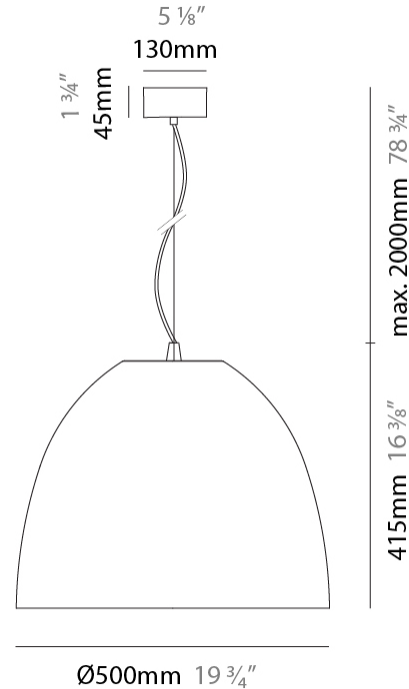

PROJECT
TYPE
SPECIFIER
QUANTITY
DATE

AURORA XL FOOD SUSPENSION

A1010050-

base number Finish
Options

1. To build a product code in our configurator select the specify button on the base model # product page
2. To build a manual product code on this datasheet choose from the options listed below in blue font and add the suffix to the base model #

GENERAL

Series: Aurora Food
Subseries: Aurora XL Food
Partner: Side
Division: Architectural
Installation: Suspension
Product Type: Pendant
Mounting Location: Ceiling
Light Distribution: Direct

PHYSICAL

Shape: Dome
Diameter (mm): 500
Diameter (in): 19 3/4
Height (mm): 415
Height (in): 16 3/8
Max. Overall Height (mm): 2415
Max. Overall Height (in): 95 1/16
Weight (kg): 8
Weight (lbs): 17.6
Fixture Finish: [RWH](#) / [BLK](#) / [GRY](#)
Fixture Material: Aluminum
Cable Details: 2000mm / 78 3/4" Cable

ELECTRICAL

Lamp Type: LED
Input Wattage (W): 47
Dimming: Non-Dimmable
Driver Included: Yes
Driver Location: Integrated
Driver Type: Constant Current - Universal
Driver Class: Class 2
Input Voltage (V): 120
Constant Current (MA): 1200mA

LED

Max. Delivered Lumen (lm): 2807
CRI: >90 CRI
Lamp Life (hrs): 50000

OPTICAL

Beam Angle: Symmetrical 90

RATINGS AND CERTIFICATIONS

Certified By: Certified for North American Standards
IP rating: IP20